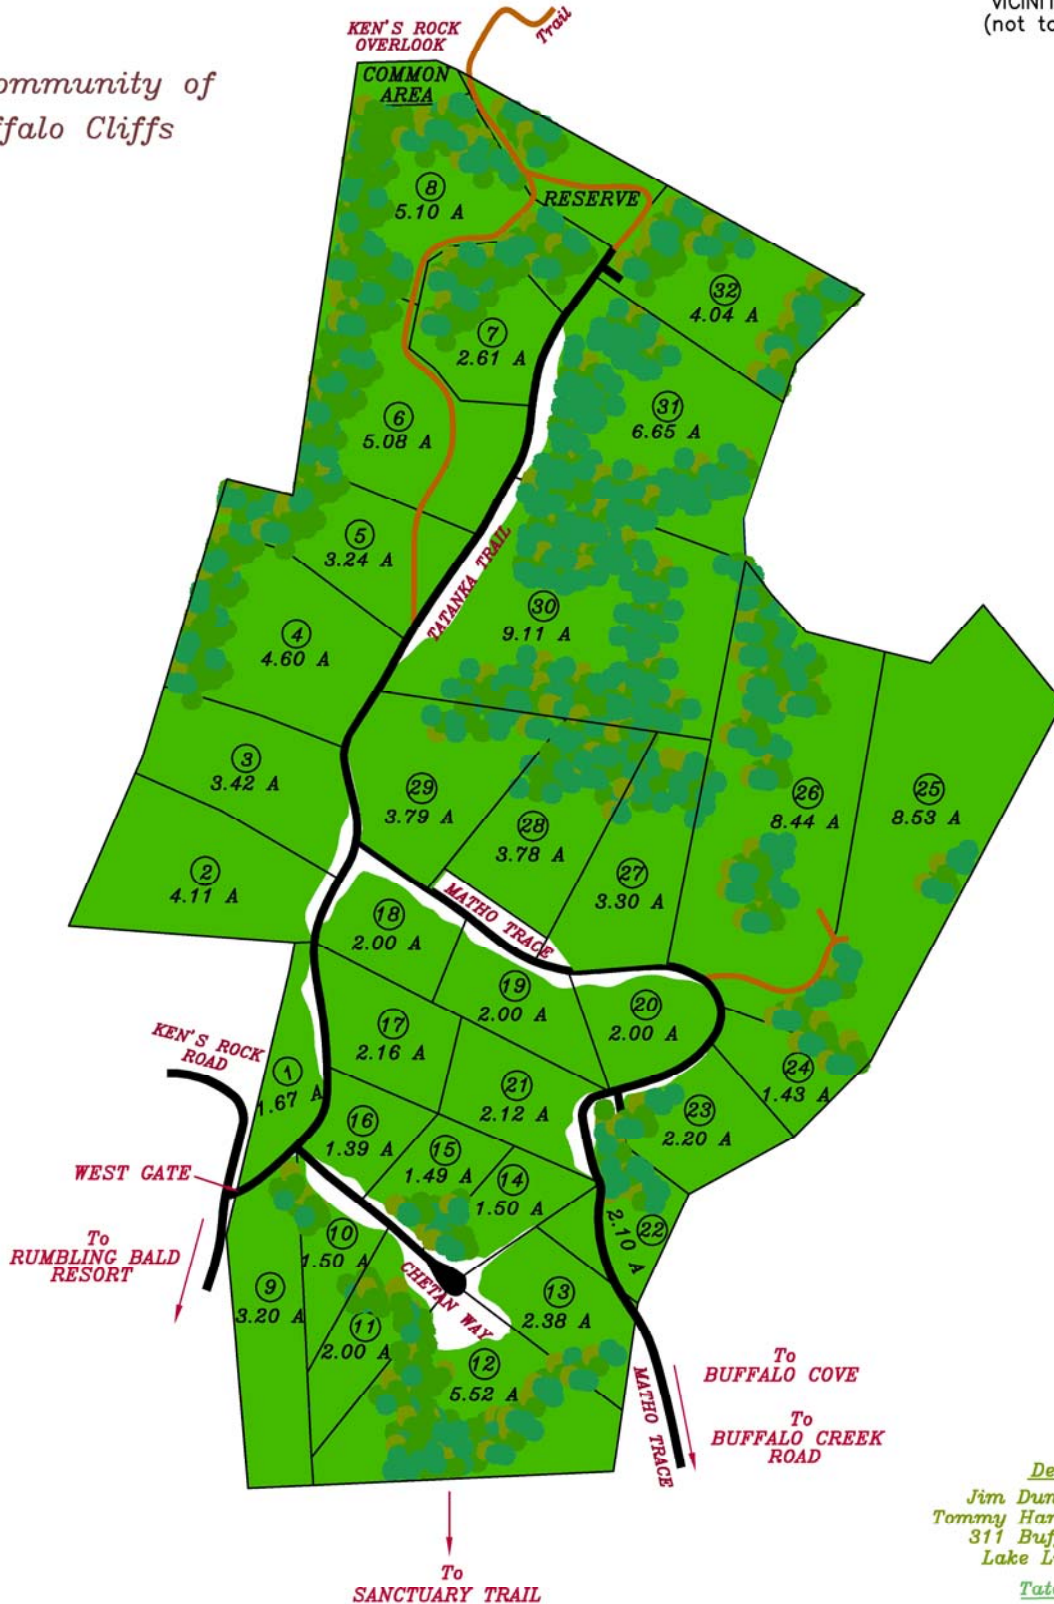

TATANKA

AUTHENTIC MOUNTAIN LIVING

VICINITY MAP
(not to scale)

REFERENCE BEARING

The Community of
Buffalo Cliffs

Developers:
 Jim Dunn - 828.980.2550
 Tommy Harizog - 828.429.9375
 311 Buffalo Creek Road
 Lake Lure, NC 28746
Tatankas.com