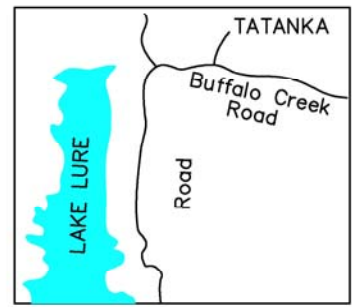

TATANKA

AUTHENTIC MOUNTAIN LIVING

VICINITY MAP
(not to scale)

REFERENCE BEARING

The Community of
Buffalo Cliffs

Developers:
 Jim Dunn - 828.980.2550
 Tommy Harizog - 828.429.9375
 311 Buffalo Creek Road
 Lake Lure, NC 28746
Tatankas.com